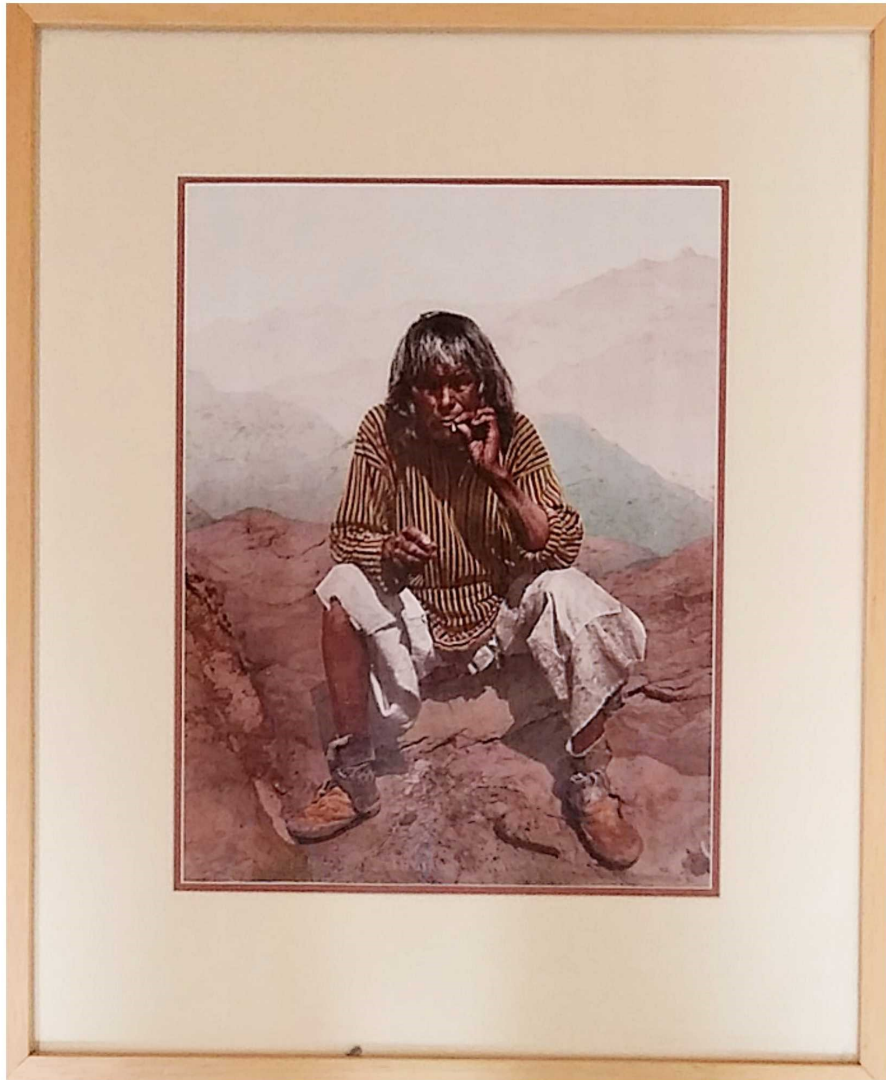

1. [Photograph]. **Moki Basket Weaver [Hopi]**. Detroit Photographic Co, 1902. Photograph [6 1/2" x 8 3/4"; 10 1/2" x 12 1/2" in mat]. Light staining to the foam board on the reverse. Number 53815. From "Photographic Views of North America." [57772] \$300

2. [Photo Chrome]. **The Cigarette Smoker. Moki Pueblo [Hopi Pueblo Man]**. Detroit Photographic Co, 1900. Photo Chrome [10" x 13"; 17" x 21" in mat and frame]. The image is bold and crisp. [57773]
\$750

3. Seton, Ernest Thompson. **Buffalo Herd. Bison Pen and Ink Drawing.** Original artwork [8" x 11"; 14" x 17" in mat] by Ernest Thompson Seton. There are several small closed tears in the edges, and there are two thin losses from the right side of the image, the larger loss measures 2" tall by 1/2" wide, at its widest point. Signed by Seton in the lower right corner. [57755] \$750

6. Smith, W. Eugene. **Portrait of Oliver and Consuela La Farge.** Portrait [10 1/2" x 12"; 17" x 20" in mat and frame with no glass] of Oliver and Consuela La Farge at their home on the Santa Fe Trail, 1947. Oliver La Farge is the author of *Laughing Boy*, a novel about the struggles of the Navajo in the southwest of the United States. Clipped signature of Oliver La Farge laid in to bottom margin of the map. [57753] \$450