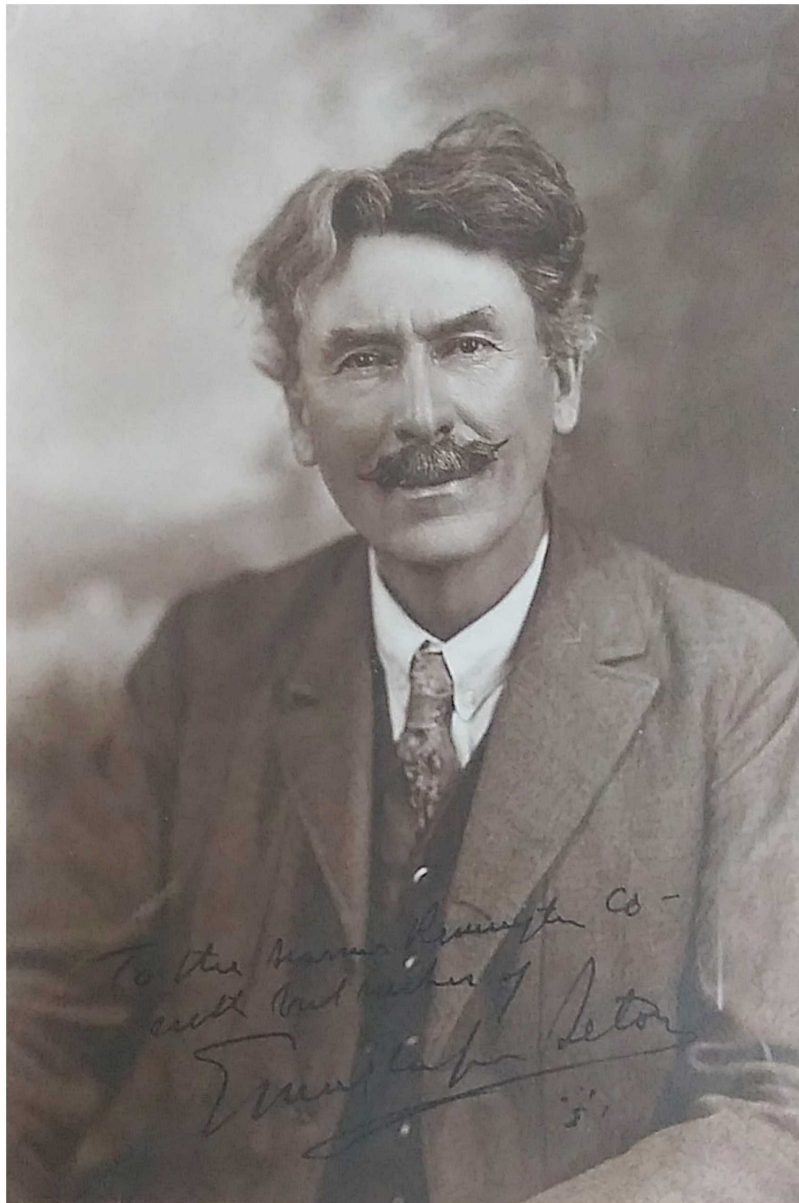

1. [Photograph]. **Moki Basket Weaver [Hopi]**. Detroit Photographic Co, 1902. Photograph [6 1/2" x 8 3/4"; 10 1/2" x 12 1/2" in mat]. Light staining to the foam board on the reverse. Number 53815. From "Photographic Views of North America." [57772] \$300

2. [Photo Chrome]. **The Cigarette Smoker. Moki Pueblo [Hopi Pueblo Man]**. Detroit Photographic Co, 1900. Photo Chrome [10" x 13"; 17" x 21" in mat and frame]. The image is bold and crisp. [57773]
\$750

3. Seton, Ernest Thompson. **Buffalo Herd. Bison Pen and Ink Drawing.** Original artwork [8" x 11"; 14" x 17" in mat] by Ernest Thompson Seton. There are several small closed tears in the edges, and there are two thin losses from the right side of the image, the larger loss measures 2" tall by 1/2" wide, at its widest point. Signed by Seton in the lower right corner. [57755] \$750

Naturalist and writer Ernest Thompson Seton was deeply invested in the survival of the prairie, and fought passionately to establish parks for animals facing extinction.

4. **Ernest Thompson Seton. Inscribed photograph.** Photograph [4 1/2" x 7"; 11" x 13 1/2" in mat and frame]. Inscribed by Seton on the photograph. [57754] \$45